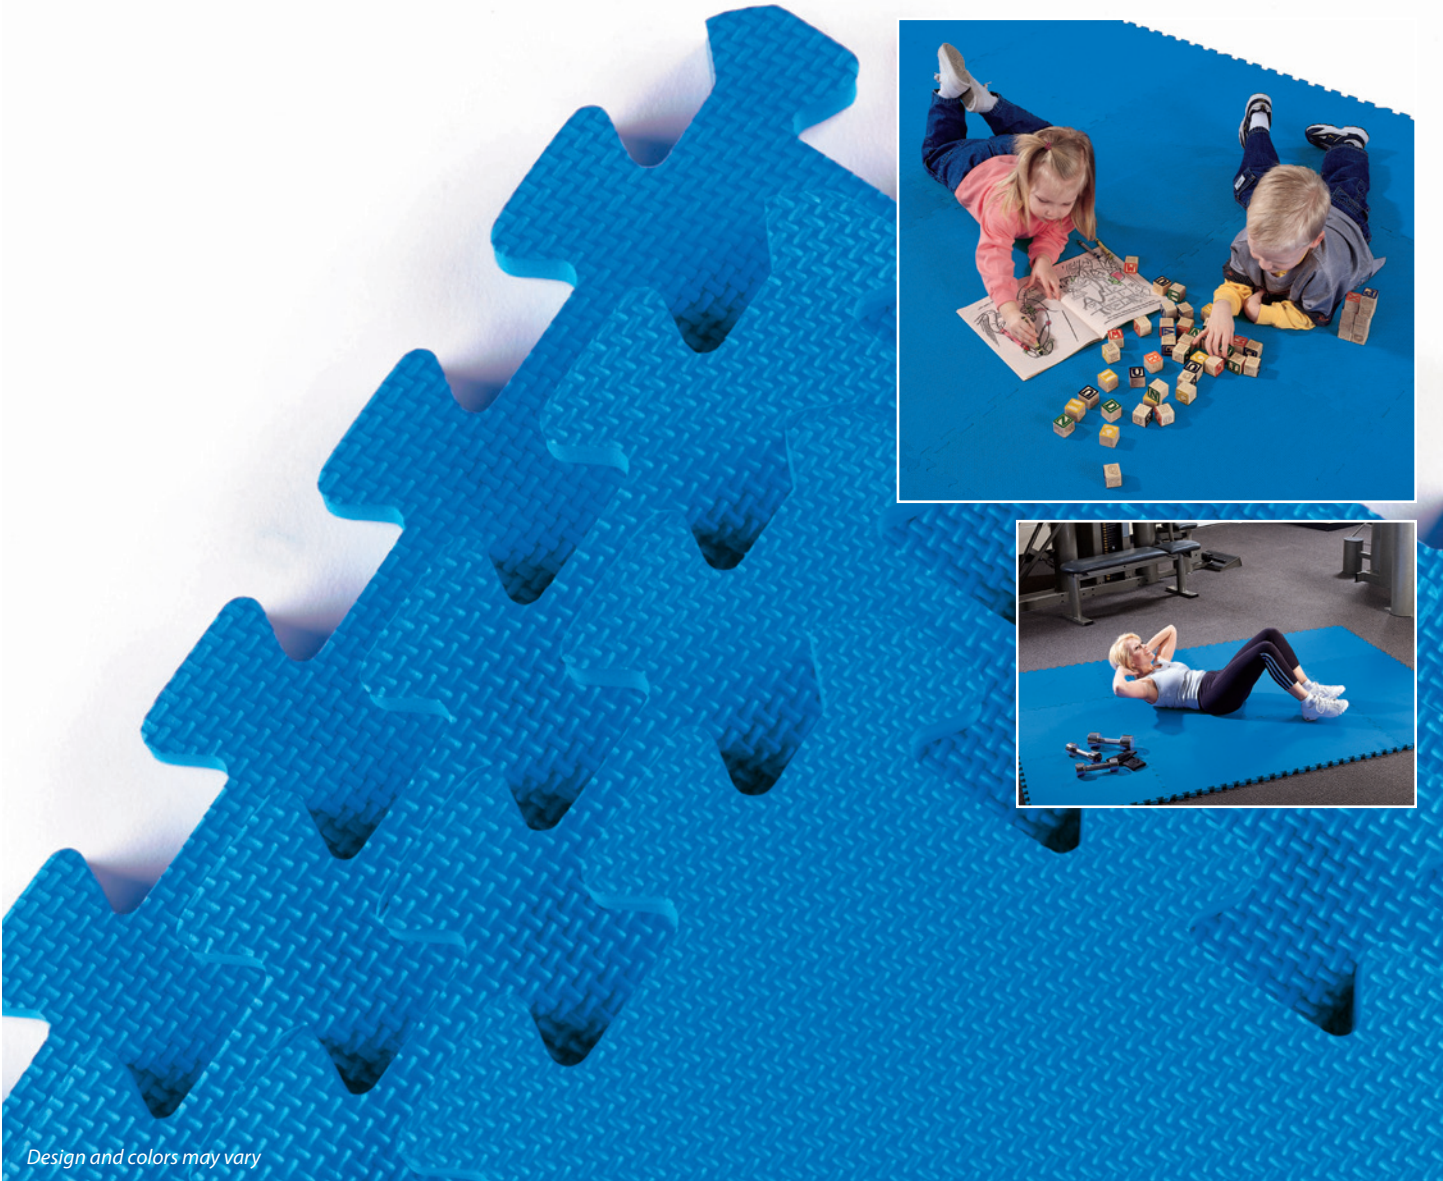

24 inch (61 cm) Playmats™

726105
7261KR
3+

Preschool
10/10/11

Design and colors may vary

Interlocking soft foam playmats to cushion on-the-floor activities

- Extra-thick, 3/4" (1.9 cm) mats offer 16 ft² (1.5 m²) of cushioned surface
- Easy lock together installation
- Lightweight, durable and easy to wipe clean
- 4 blue mats shrink-wrapped per pack

WARNING:
CHOKING HAZARD - Small parts.
Not for children under 3 years.

Product Dimension (H x W x D)
24.5" x 24.5" x .75"
62.2 x 62.2 x 1.9 cm

Made in Taiwan

5 Pack Master UPC

Individual UPC

Pack	Cube	Weight	Packaging Dimension (H x W x D)
5 (4pk)	5.97 Ft ³ 0.17 M ³	23.5 lbs. 10.7 Kg	25" x 25" x 16.5" 62.5 x 62.5 x 41.9 cm
1 (4pk)	1.37 Ft ³ 0.04 M ³	5.25 lbs. 2.4 Kg	25.25" x 25" x 3.75" 64.1 x 63.5 x 9.5 cm