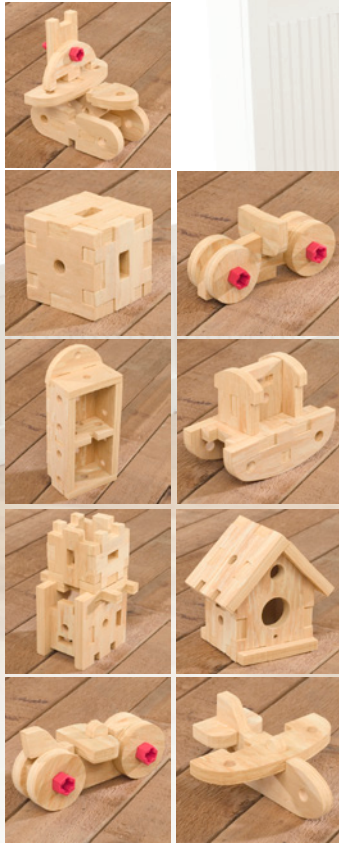

Real Projects Workshop™

762700

3+

Role Play

10/14/11

Design and colors may vary

Unique workshop encourages creativity with realistic-looking “wood” that provide unlimited building possibilities

- Unique realistic-looking “wood” is made from indestructible Durafoam™ which allows the child to build creations with unlimited imagination
- Durafoam™ pieces assemble easily with interlocking notches and holes to add screws and nuts; helps develop eye hand coordination
- Blueprint woodworking plans are conveniently displayed to stimulate endless design ideas such as a birdhouse, airplane, boat and tool caddy
- 65-piece accessory set included
- Battery-operated power drill with realistic sounds has interchangeable drill bits that allows child to realistically drive the screws (requires 2 “AA” batteries, not included)
- Sturdy table with woodgrain-look legs has built-in spring-action vise, pull-out storage bin, top and bottom shelves
- Work surface features holes to accommodate screws, recesses for tool storage, and an adjustable angle-finder
- Minimal adult assembly required

WARNING:
CHOKING HAZARD - Small parts.
Not for children under 3 years.

Product Dimension (H x W x D)

35.125" x 22.75" x 14.5"
89.4 x 57.8 x 36.8 cm

Made in USA of US and imported parts: Accessories and vise made in China. Durafoam™ made in Taiwan.